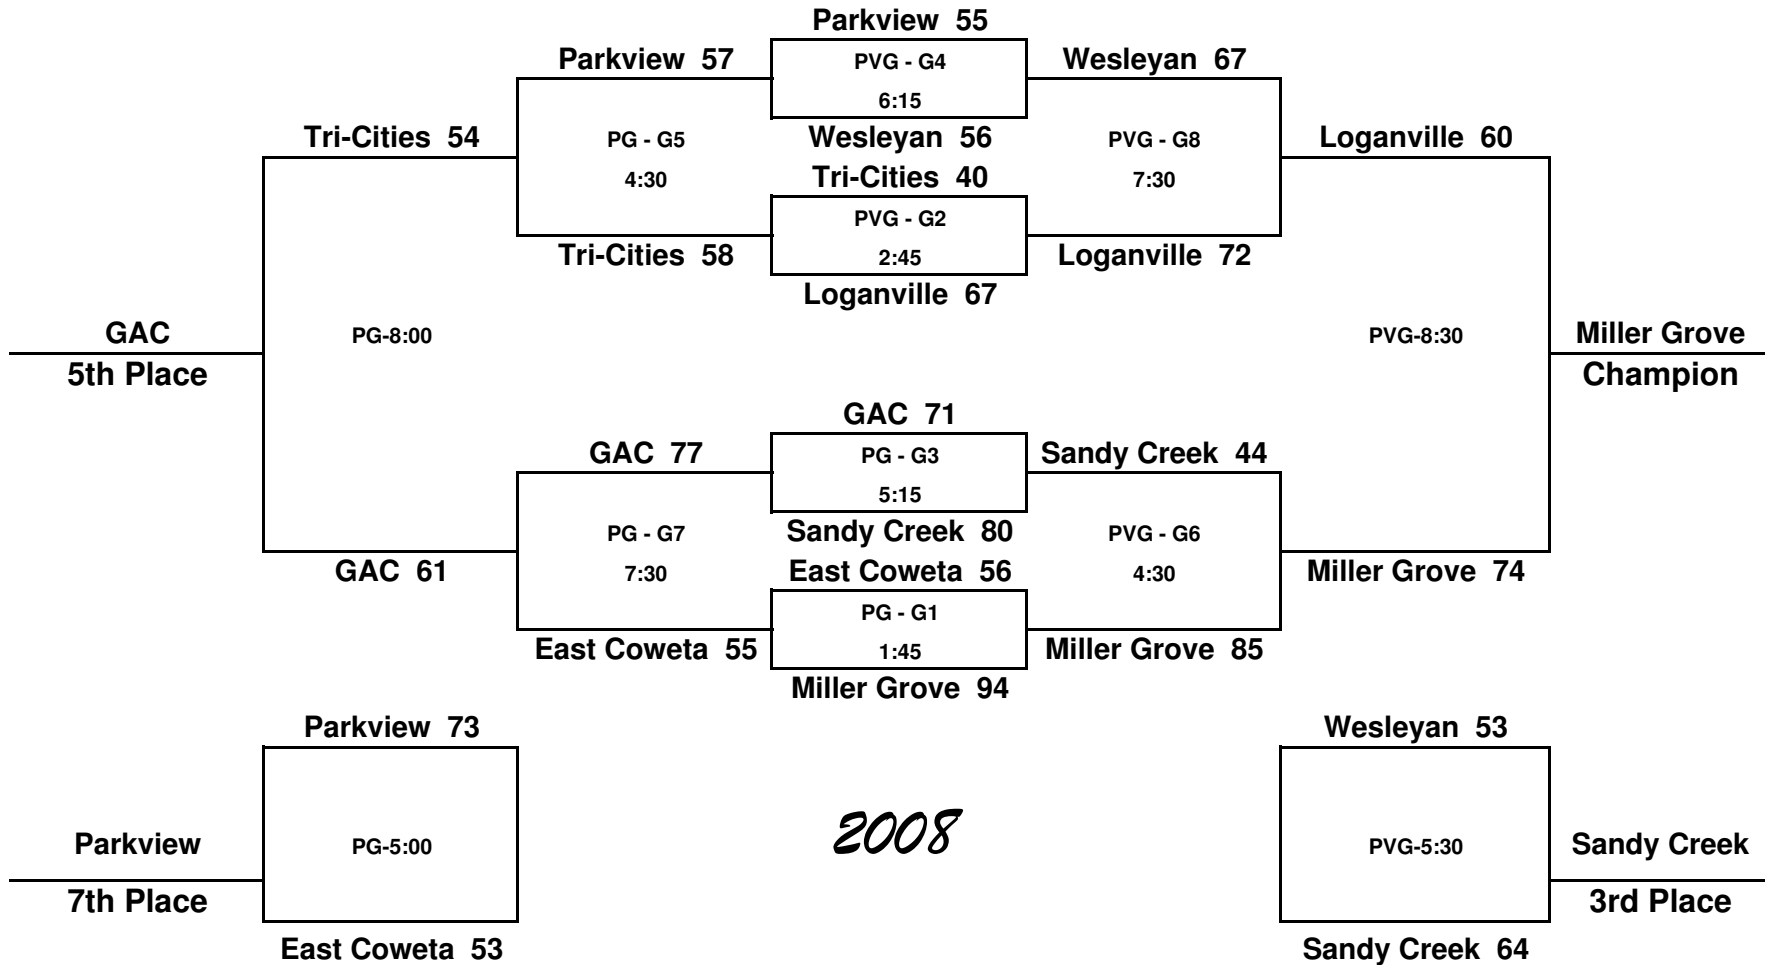

Lee Sports Holiday Classic

Boys Bracket

(Top Team = Home/White)

Tues. Nov. 25

Mon. Nov. 24

Sat. Nov. 22

Mon. Nov. 24

Tues. Nov. 25

PVG - Parvkview gym (lower)
PG - Panther gym (upper)